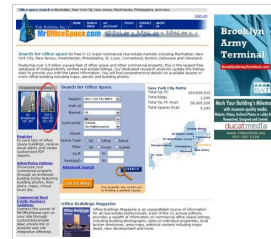

MrOfficeSpace.com - Ad Rates

Featured Listing A \$400 per month

Size:

Vertical Image 50px (w)

Horizontal Image 80px (w)

Placement: Left Side of the Home Page

Featured Listings B \$400 per month

Size:

Vertical Image 50px (w)

Horizontal Image 80px (w)

Placement: Left Side of the Home Page

Big Box \$550 per month

Size: 230px (w) x 300px (h)

Placement: Every Page

1/2 Big Box \$400 per month

Size: 230px (w) x 150px (h)