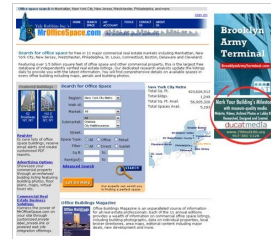

Ad Specification

All file must be under 30k saved as a jpeg file